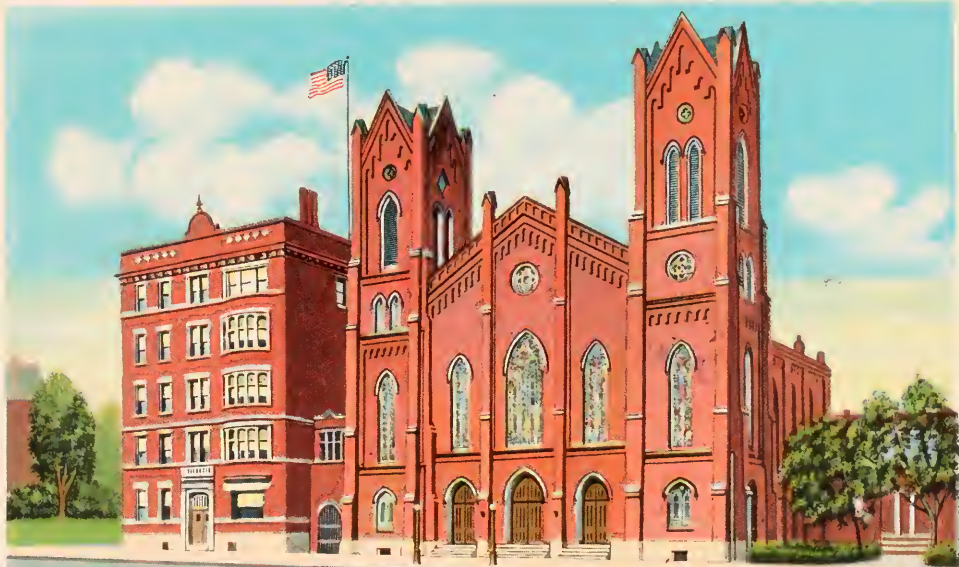

FIRST UNITED PRESBYTERIAN CHURCH AND COMMUNITY HOUSE

815 UNION AVENUE, NORTH SIDE — PITTSBURGH, PA.

38314-N

FIRST UNITED PRESBYTERIAN CHURCH
NORTH SIDE - PITTSBURGH, PA.

Organized 1831

A church of Christ where a
sincere welcome awaits you.

"Lord, what a change within us one short hour
Spent in Thy presence will avail to make."

*Jane Addams club
met each week in the
Community Bldg -
H-B-H. Past Pres. - Past
Pres. - Past*

GENUINE CURTAIN SO. G.T. AMERICAN ART. POST CARD (REG. U. S. PAT. OFF.

PLACE
ONE CENT
STAMP
HERE

POST CARD

ADVERTISING CO.
PAVES & SON GRAVE STS.
PITTSBURGH, PA.